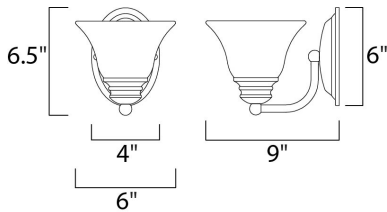

**MEASUREMENTS**

DIMENSION : 6" W x 6.5" H x 9" Ext  
 MAX OAH : 4.13" W x 6.13" H  
 HANGING WEIGHT : 1.5 lb

**LAMPING**

INPUT VOLTAGE : 120V  
 BULB : 1 x 60W Incandescent E26 Medium , 60W Total  
 BULB INCLUDED : (Not Included)  
 DIMMABLE : Yes